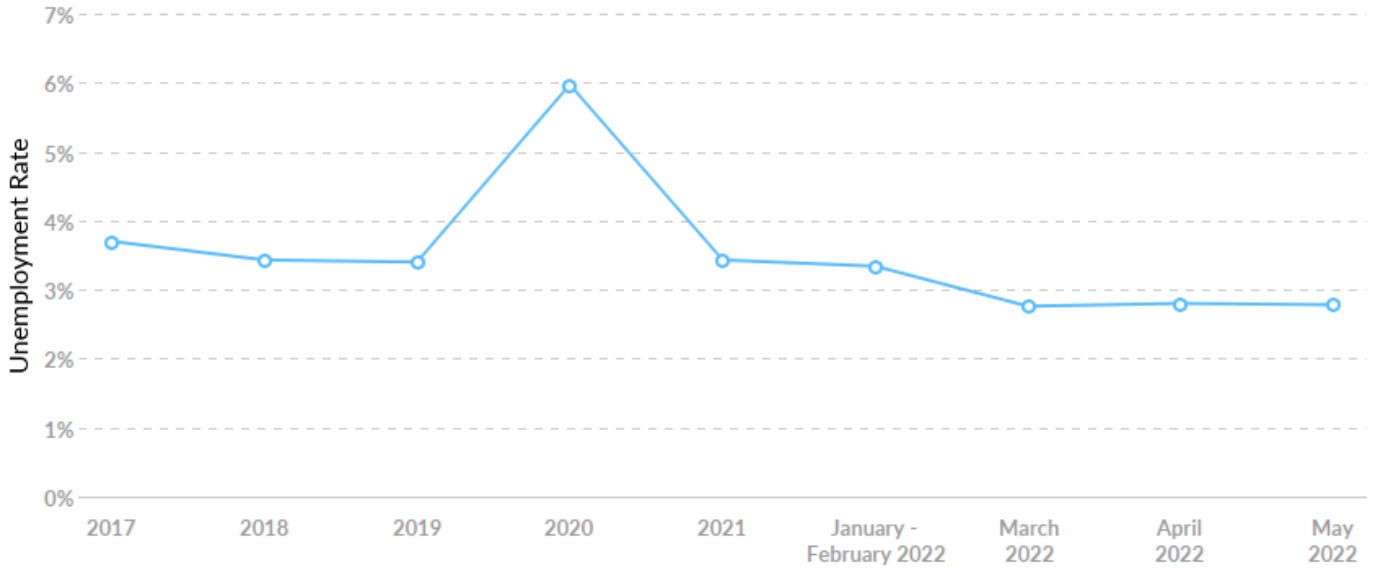

Unemployment Rate Trends

Greene County, AR had a May 2022 unemployment rate of 2.78%, **decreasing from 3.70%** 5 years before.

Timeframe	Unemployment Rate
2017	3.70%
2018	3.43%
2019	3.40%
2020	5.97%
2021	3.43%
January - February 2022	3.34%
March 2022	2.76%
April 2022	2.80%
May 2022	2.78%