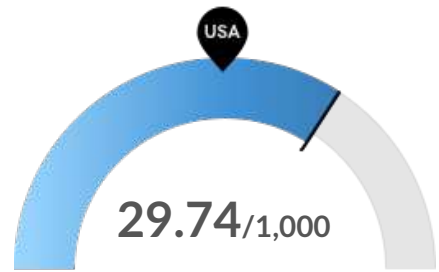

Property Crime

Greene County, AR has 29.74 property crimes per 1,000 people. The national rate is 17.91 per 1,000 people.