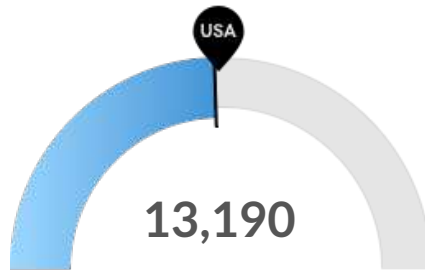

## Population Trends

As of 2021 the region's population increased by 2.3% since 2016, growing by 1,009. Population is expected to increase by 0.7% between 2021 and 2026, adding 340.

Timeframe	Population
2016	44,733
2017	45,002
2018	45,339
2019	45,316
2020	45,597
2021	45,742
2022	45,820
2023	45,911
2024	45,998
2025	46,054
2026	46,082

## Labor Force Participation Rate Trends

Timeframe	Labor Force Participation Rate
2017	56.72%
2018	56.61%
2019	57.14%
2020	55.36%
2021	53.89%
January - February 2022	53.57%
March 2022	54.49%
April 2022	53.70%
May 2022	53.44%

## Unemployment Rate Trends

Greene County, AR had a May 2022 unemployment rate of 2.78%, **decreasing from 3.70%** 5 years before.

Timeframe	Unemployment Rate
2017	3.70%
2018	3.43%
2019	3.40%
2020	5.97%
2021	3.43%
January - February 2022	3.34%
March 2022	2.76%
April 2022	2.80%
May 2022	2.78%

## Population Characteristics

**Millennials**

Greene County, AR has 8,969 millennials (ages 25-39). The national average for an area this size is 9,396.

**Retiring Soon**

Retirement risk is about average in Greene County, AR. The national average for an area this size is 13,571 people 55 or older, while there are 13,190 here.