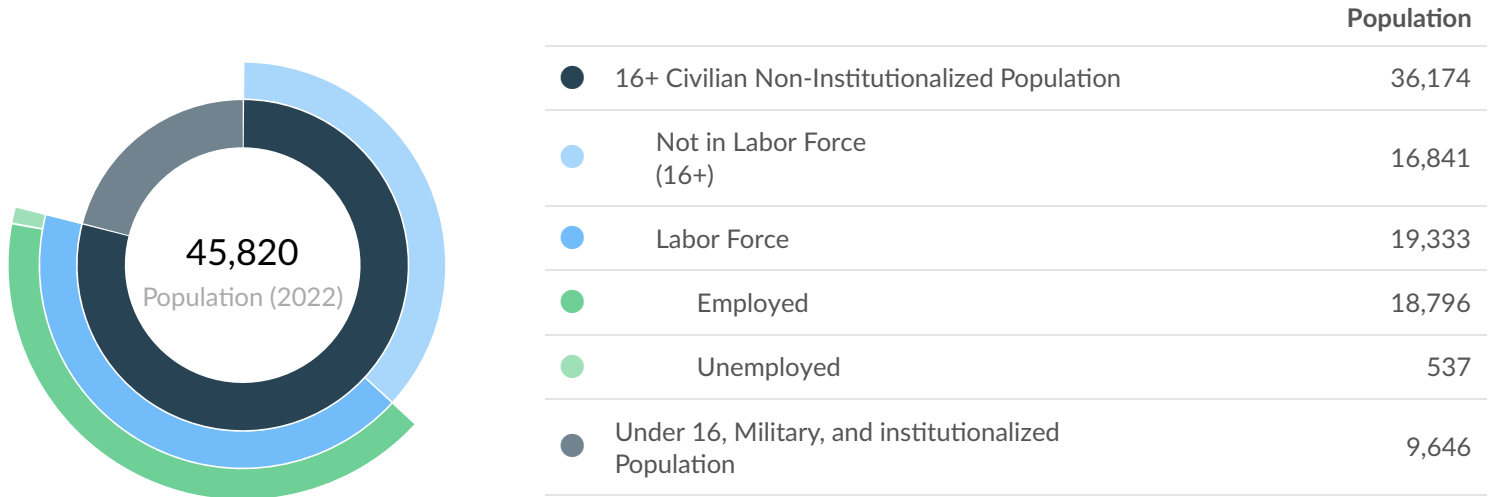

May 2022 Labor Force Breakdown