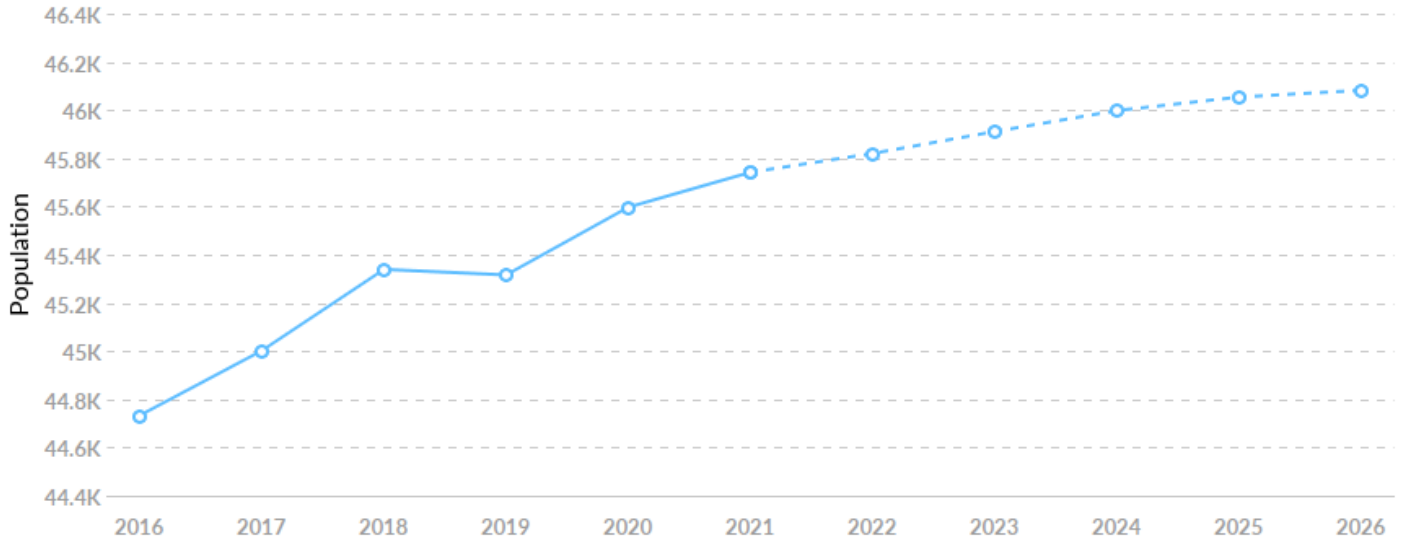

## Economy Overview

45,742

Population (2021)

Population **grew by 1,009** over the last 5 years and is projected to **grow by 340** over the next 5 years.

17,555

Total Regional Employment

Jobs **decreased by 18** over the last 5 years but are projected to **grow by 950** over the next 5 years.

## Population Trends

As of 2021 the region's population increased by 2.3% since 2016, growing by 1,009. Population is expected to increase by 0.7% between 2021 and 2026, adding 340.

Timeframe	Population
2016	44,733
2017	45,002
2018	45,339
2019	45,316
2020	45,597
2021	45,742
2022	45,820
2023	45,911
2024	45,998
2025	46,054
2026	46,082