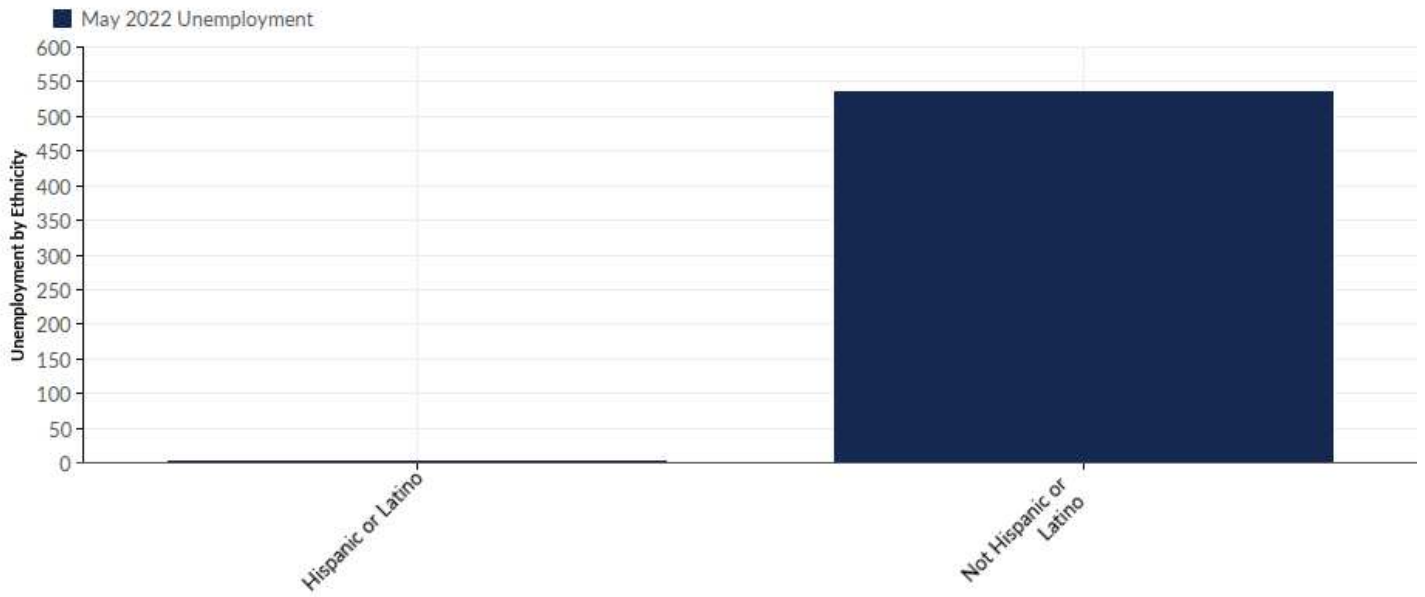

Unemployment by Ethnicity

Ethnicity	Unemployment (May 2022)	% of Unemployed
Hispanic or Latino	2	0.37%
Not Hispanic or Latino	535	99.63%
Total	537	100.00%