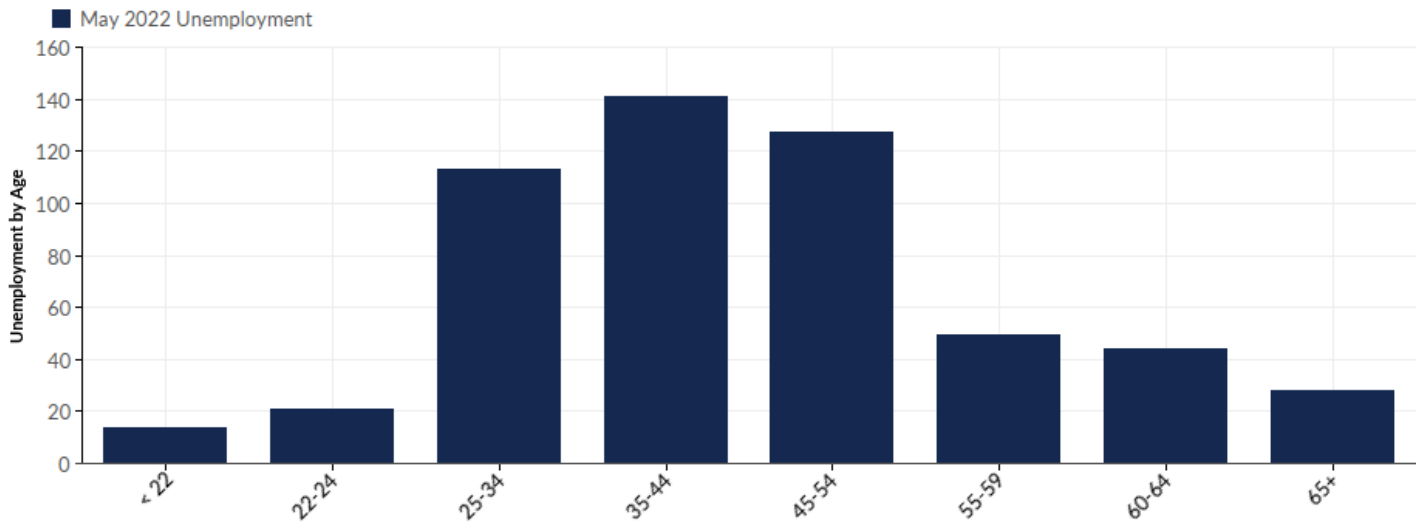

Unemployment by Demographics

Unemployment by Age

Age	Unemployment (May 2022)	% of Unemployed
< 22	14	2.61%
22-24	21	3.91%
25-34	113	21.04%
35-44	141	26.26%
45-54	127	23.65%
55-59	49	9.12%
60-64	44	8.19%
65+	28	5.21%
Total	537	100.00%