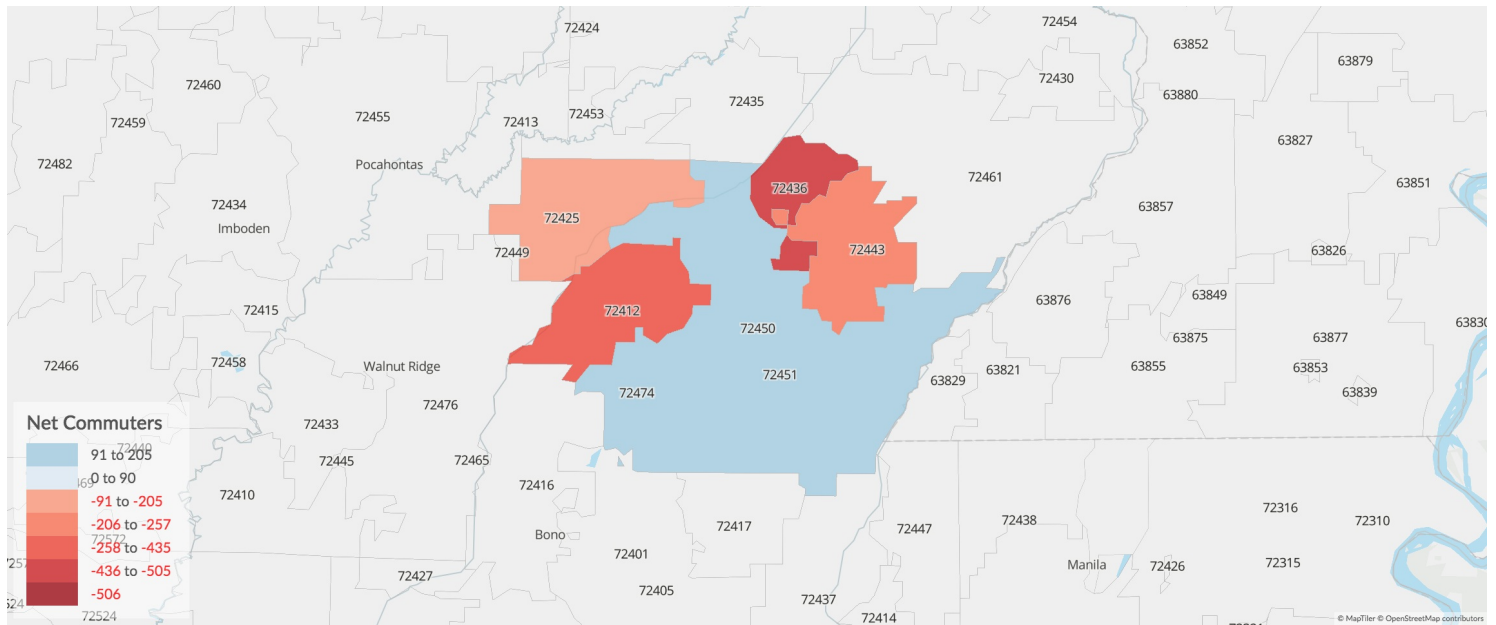

Place of Work vs Place of Residence

Understanding where talent in Greene County, AR currently works compared to where talent lives can help you optimize site decisions.

Where Talent Works

ZIP	Name	2021 Employment
72450	Paragould, AR (in Green...	16,345
72443	Marmaduke, AR (in Gre...	911
72425	Delaplaine, AR (in Green...	112
72412	Beech Grove, AR (in Gre...	94
72436	Lafe, AR (in Greene cou...	63

Where Talent Lives

ZIP	Name	2021 Workers
72450	Paragould, AR (in Green...	16,254
72443	Marmaduke, AR (in Gre...	1,118
72451	Paragould, AR (in Green...	527
72436	Lafe, AR (in Greene cou...	499
72412	Beech Grove, AR (in Gre...	352