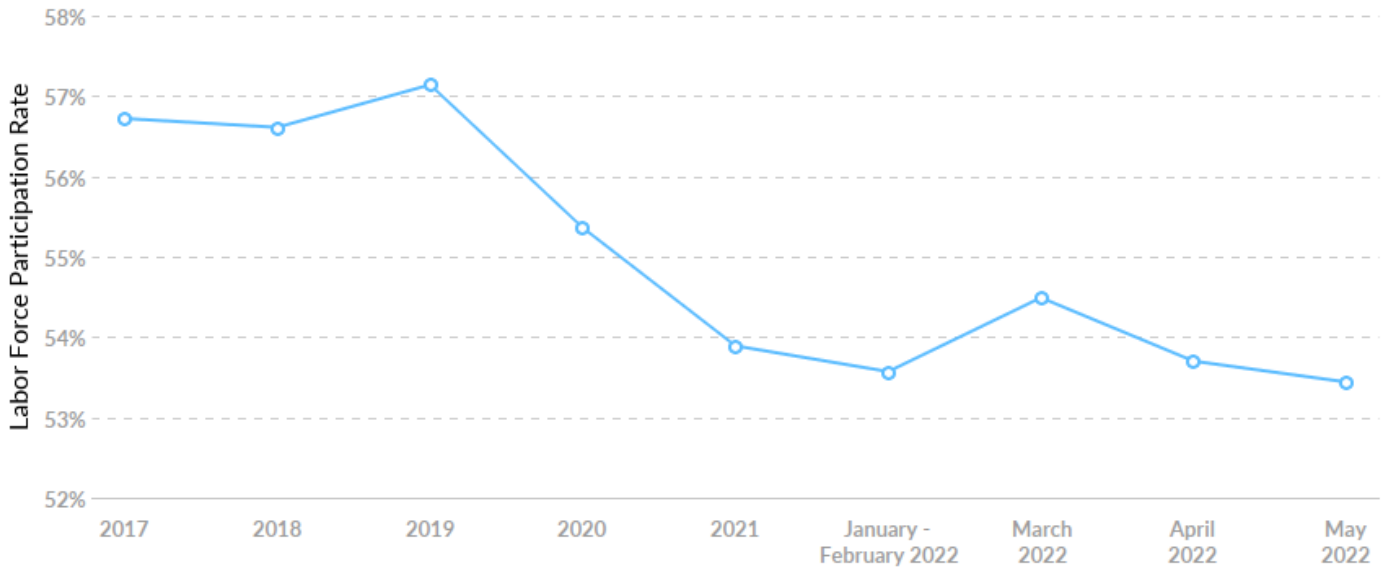

Labor Force Participation Rate Trends

Timeframe	Labor Force Participation Rate
2017	56.72%
2018	56.61%
2019	57.14%
2020	55.36%
2021	53.89%
January - February 2022	53.57%
March 2022	54.49%
April 2022	53.70%
May 2022	53.44%