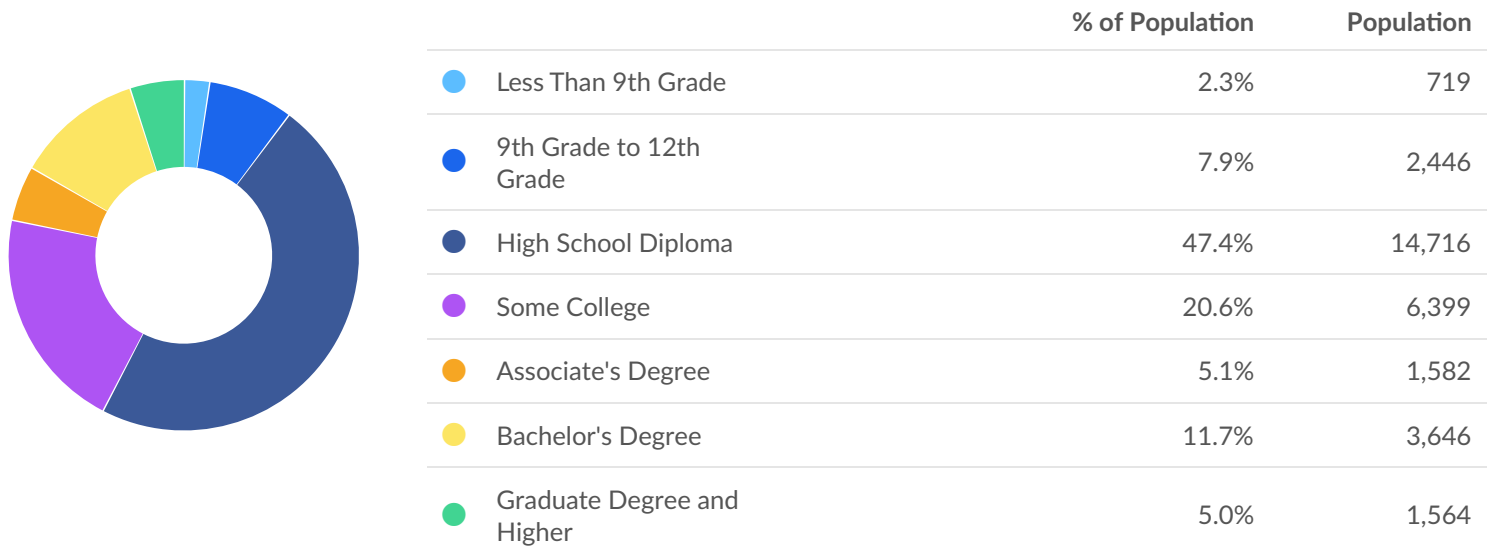

Educational Attainment

Concerning educational attainment, **11.7% of Greene County, AR residents possess a Bachelor's Degree** (8.6% below the national average), and **5.1% hold an Associate's Degree** (3.6% below the national average).