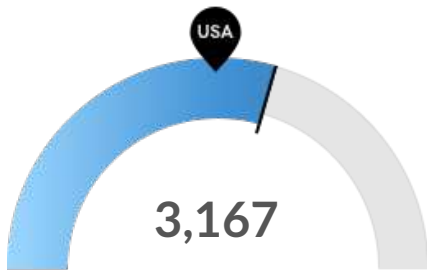

Veterans

Greene County, AR has 3,167 veterans. The national average for an area this size is 2,468.