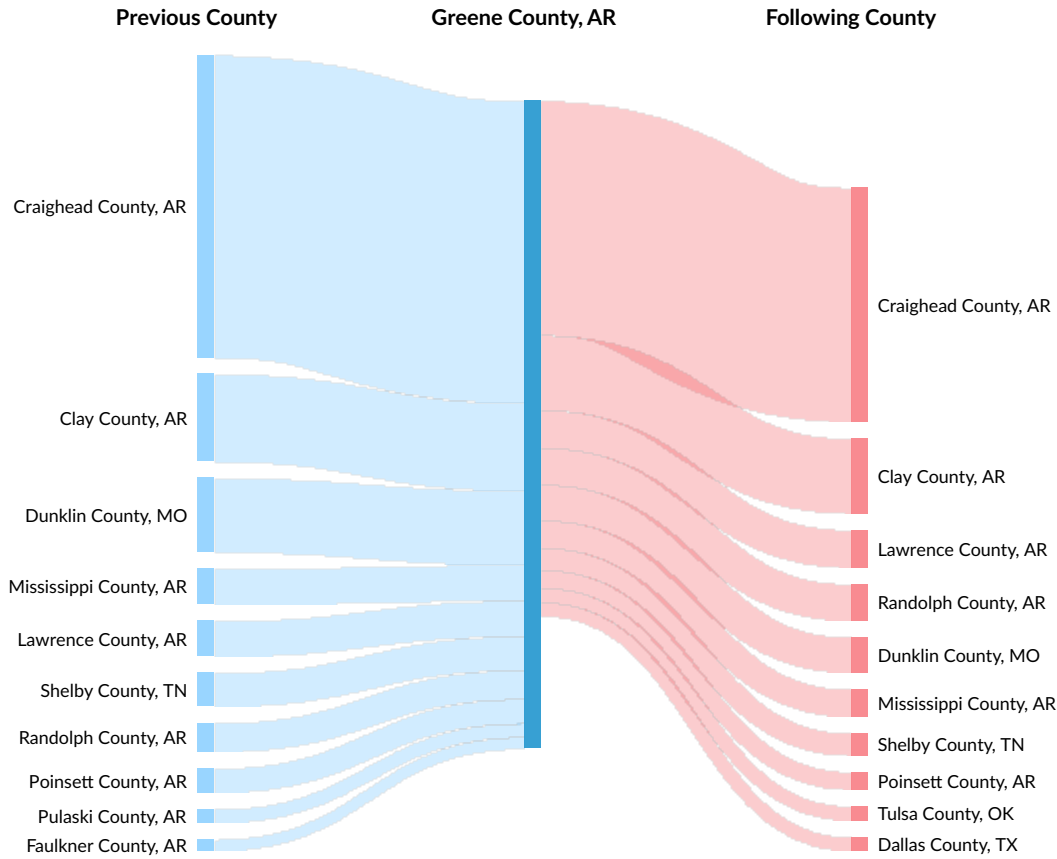

Inbound and Outbound Migration

The table below analyzes past and current residents of Greene County, AR. The left column shows residents of other counties migrating to Greene County, AR. The right column shows residents migrating from Greene County, AR to other counties.

As of 2020, **657** people have migrated from Craighead County, AR to Greene County, AR. In the same year, **509** people left Greene County, AR migrating to Craighead County, AR. The total Net Migration for Greene County, AR in 2020 was **422**.

Top Previous Counties	Migrations
Craighead County, AR	657
Clay County, AR	190
Dunklin County, MO	161
Mississippi County, AR	78
Lawrence County, AR	77
Shelby County, TN	73