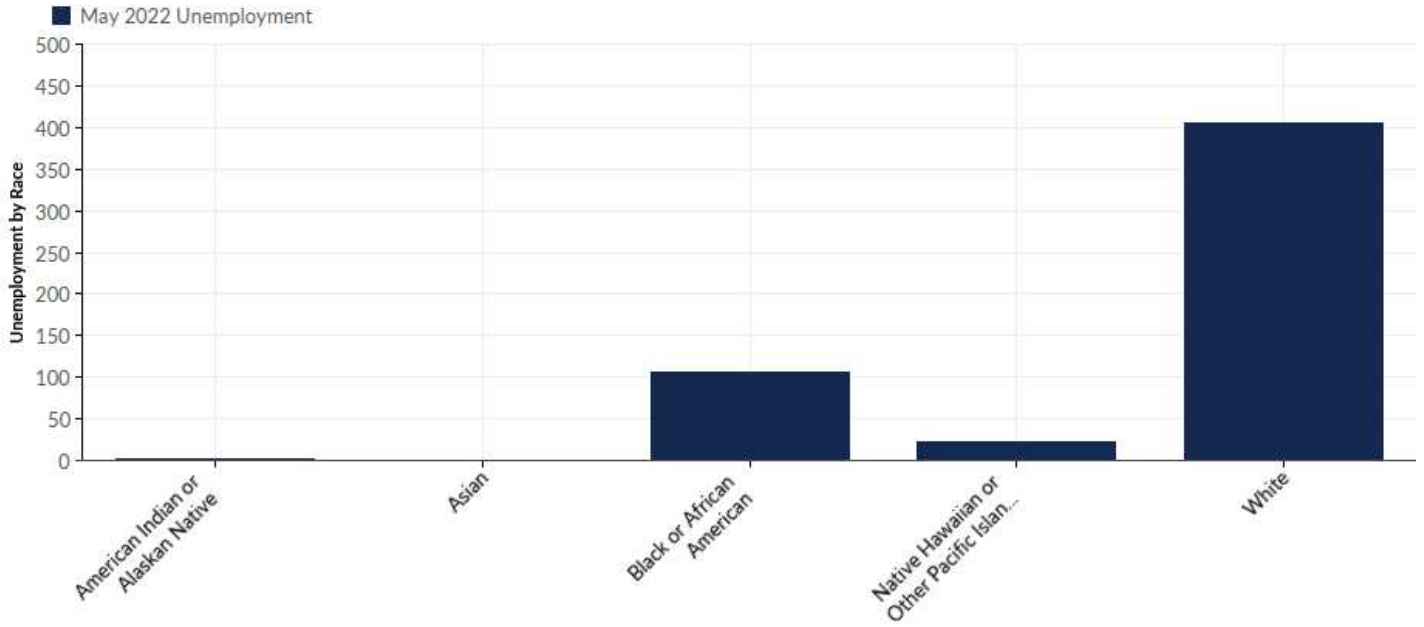

Unemployment by Race

Race	Unemployment (May 2022)	% of Unemployed
American Indian or Alaskan Native	2	0.37%
Asian	0	0.00%
Black or African American	106	19.74%
Native Hawaiian or Other Pacific Islander	23	4.28%
White	406	75.61%
Total	537	100.00%