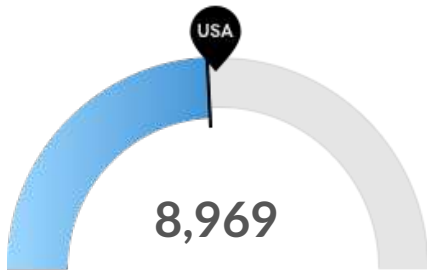

## Population Trends

As of 2021 the region's population increased by 2.3% since 2016, growing by 1,009. Population is expected to increase by 0.7% between 2021 and 2026, adding 340.

Timeframe	Population
2016	44,733
2017	45,002
2018	45,339
2019	45,316
2020	45,597
2021	45,742
2022	45,820
2023	45,911
2024	45,998
2025	46,054
2026	46,082

## Labor Force Participation Rate Trends

Timeframe	Labor Force Participation Rate
2017	56.72%
2018	56.61%
2019	57.14%
2020	55.36%
2021	53.89%
January - February 2022	53.57%
March 2022	54.49%
April 2022	53.70%
May 2022	53.44%

## Population Characteristics

**Millennials**

Greene County, AR has 8,969 millennials (ages 25-39). The national average for an area this size is 9,396.

**Retiring Soon**

Retirement risk is about average in Greene County, AR. The national average for an area this size is 13,571 people 55 or older, while there are 13,190 here.