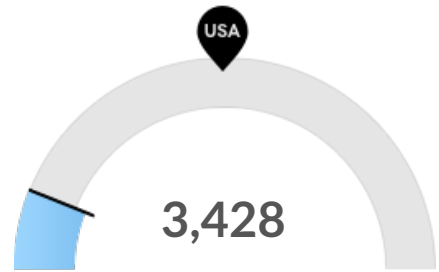

## Population Characteristics

**Millennials**

Greene County, AR has 8,969 millennials (ages 25-39). The national average for an area this size is 9,396.

**Retiring Soon**

Retirement risk is about average in Greene County, AR. The national average for an area this size is 13,571 people 55 or older, while there are 13,190 here.