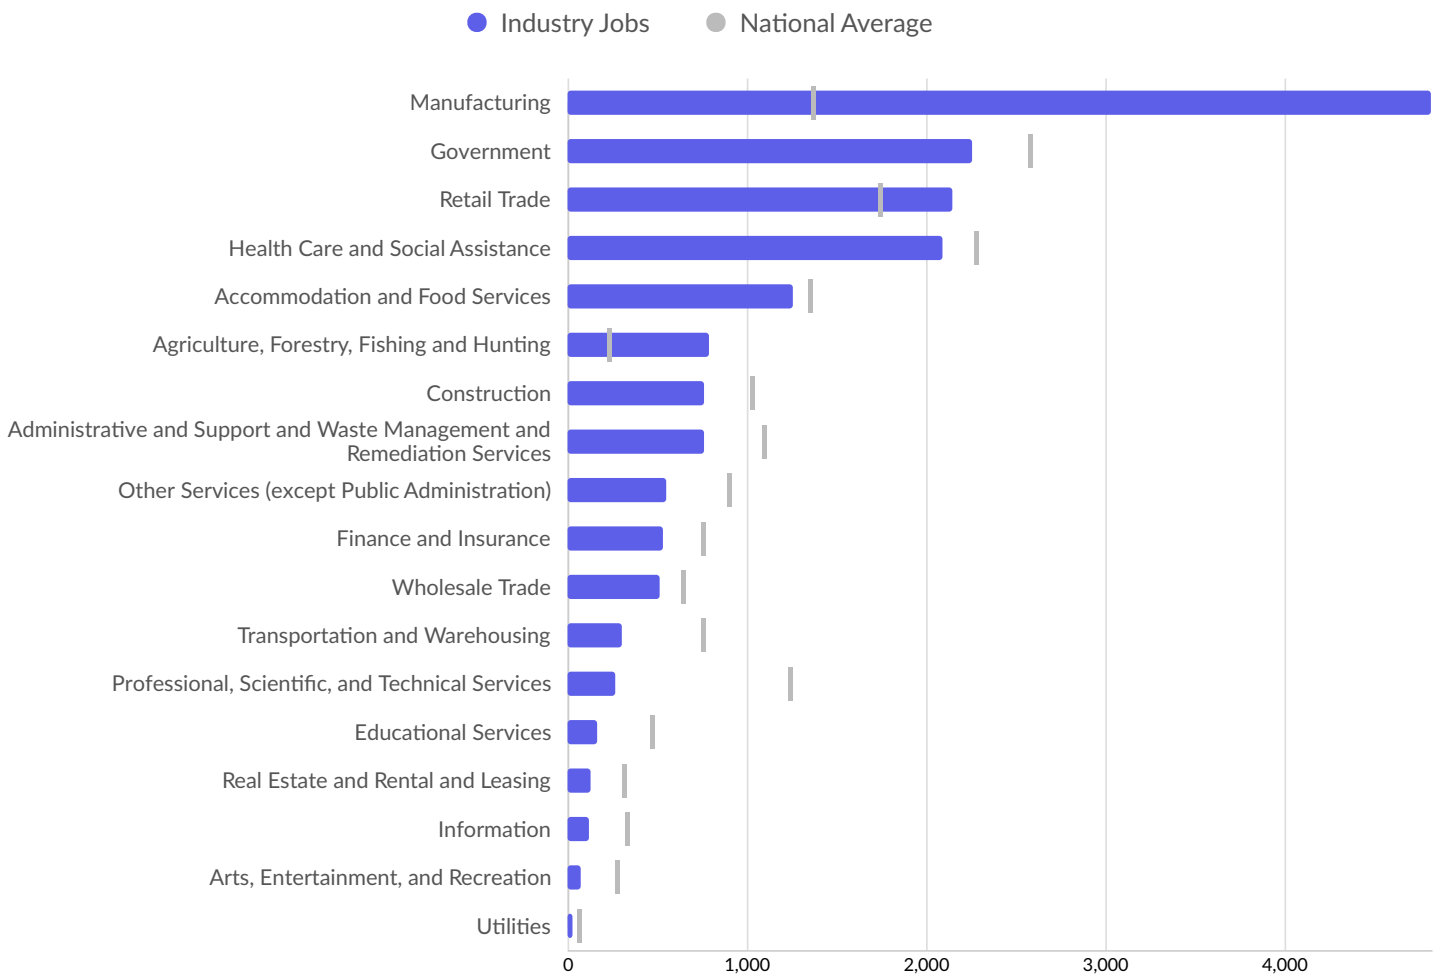

Top Previous Counties	Migrations
Randolph County, AR	63
Poinsett County, AR	53
Pulaski County, AR	30
Faulkner County, AR	25
Independence County, AR	18
Woodruff County, AR	18
White County, AR	17
Bell County, TX	15
Lampasas County, TX	14
Top Following Counties	Migrations
Craighead County, AR	509
Clay County, AR	163
Lawrence County, AR	82
Randolph County, AR	80
Dunklin County, MO	77
Mississippi County, AR	60
Shelby County, TN	48
Poinsett County, AR	38
Tulsa County, OK	32
Dallas County, TX	30
Howell County, MO	29
Garland County, AR	28
Jefferson County, MO	25
Pulaski County, AR	24
Benton County, AR	23

Industry Characteristics

Largest Industries