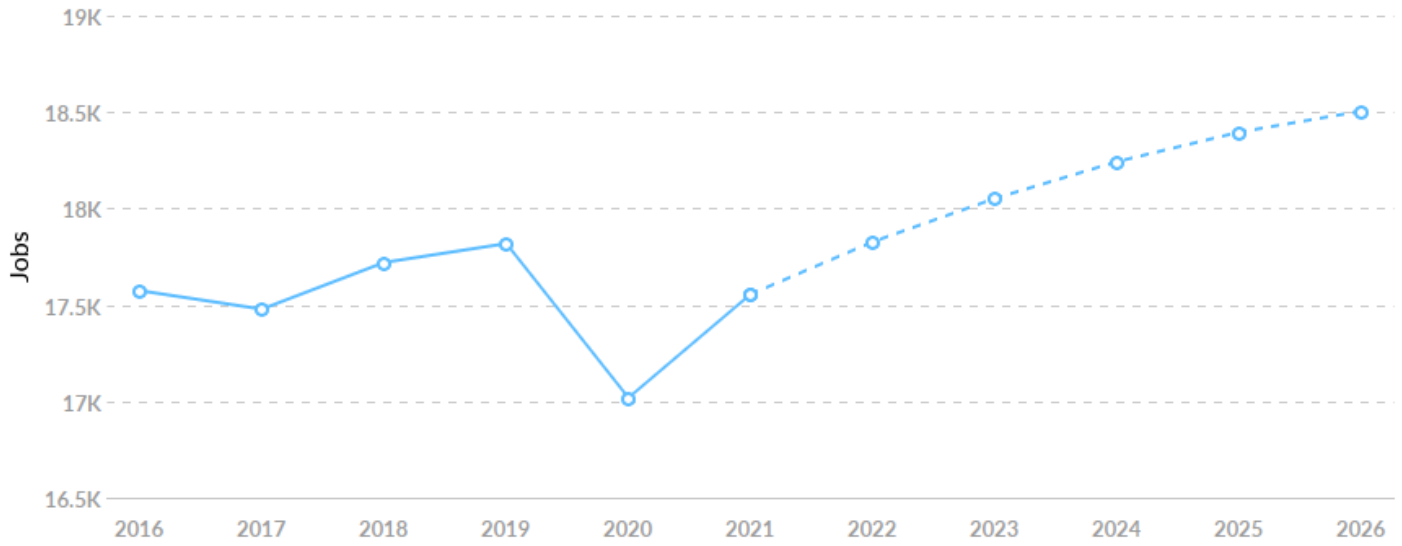

Job Trends

From 2016 to 2021, jobs declined by 0.1% in Greene County, AR from 17,574 to 17,555. This change fell short of the national growth rate of 1.8% by 1.9%.

Timeframe	Jobs
2016	17,574
2017	17,478
2018	17,720
2019	17,818
2020	17,018
2021	17,555
2022	17,827
2023	18,052
2024	18,243
2025	18,396
2026	18,505