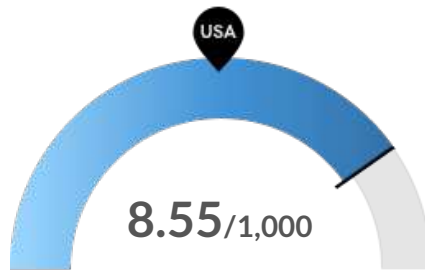

Violent Crime

Greene County, AR has 8.55 violent crimes per 1,000 people. The national rate is 3.62 per 1,000 people.